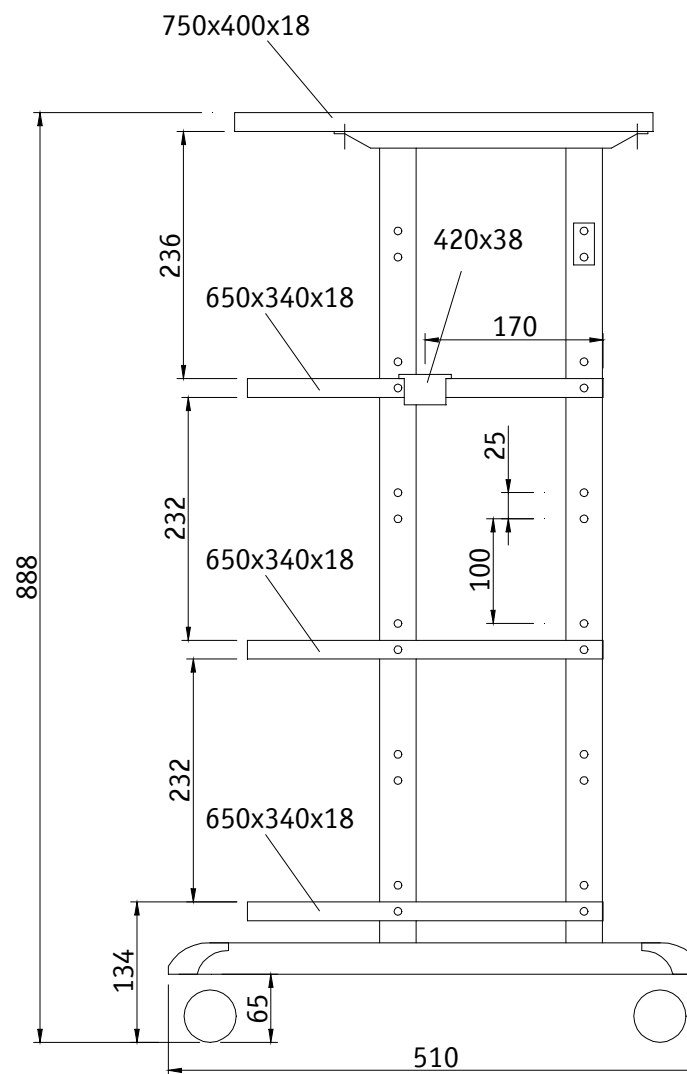

All dimensions in mm.

**DATA-INFO**

**# 85.900/903**

Dataflex®  
is a registered  
trademark of  
VIKING A.C. EUROPE BV  
P.O. Box 713  
NL-2920 CA  
Krimpen a/d IJssel